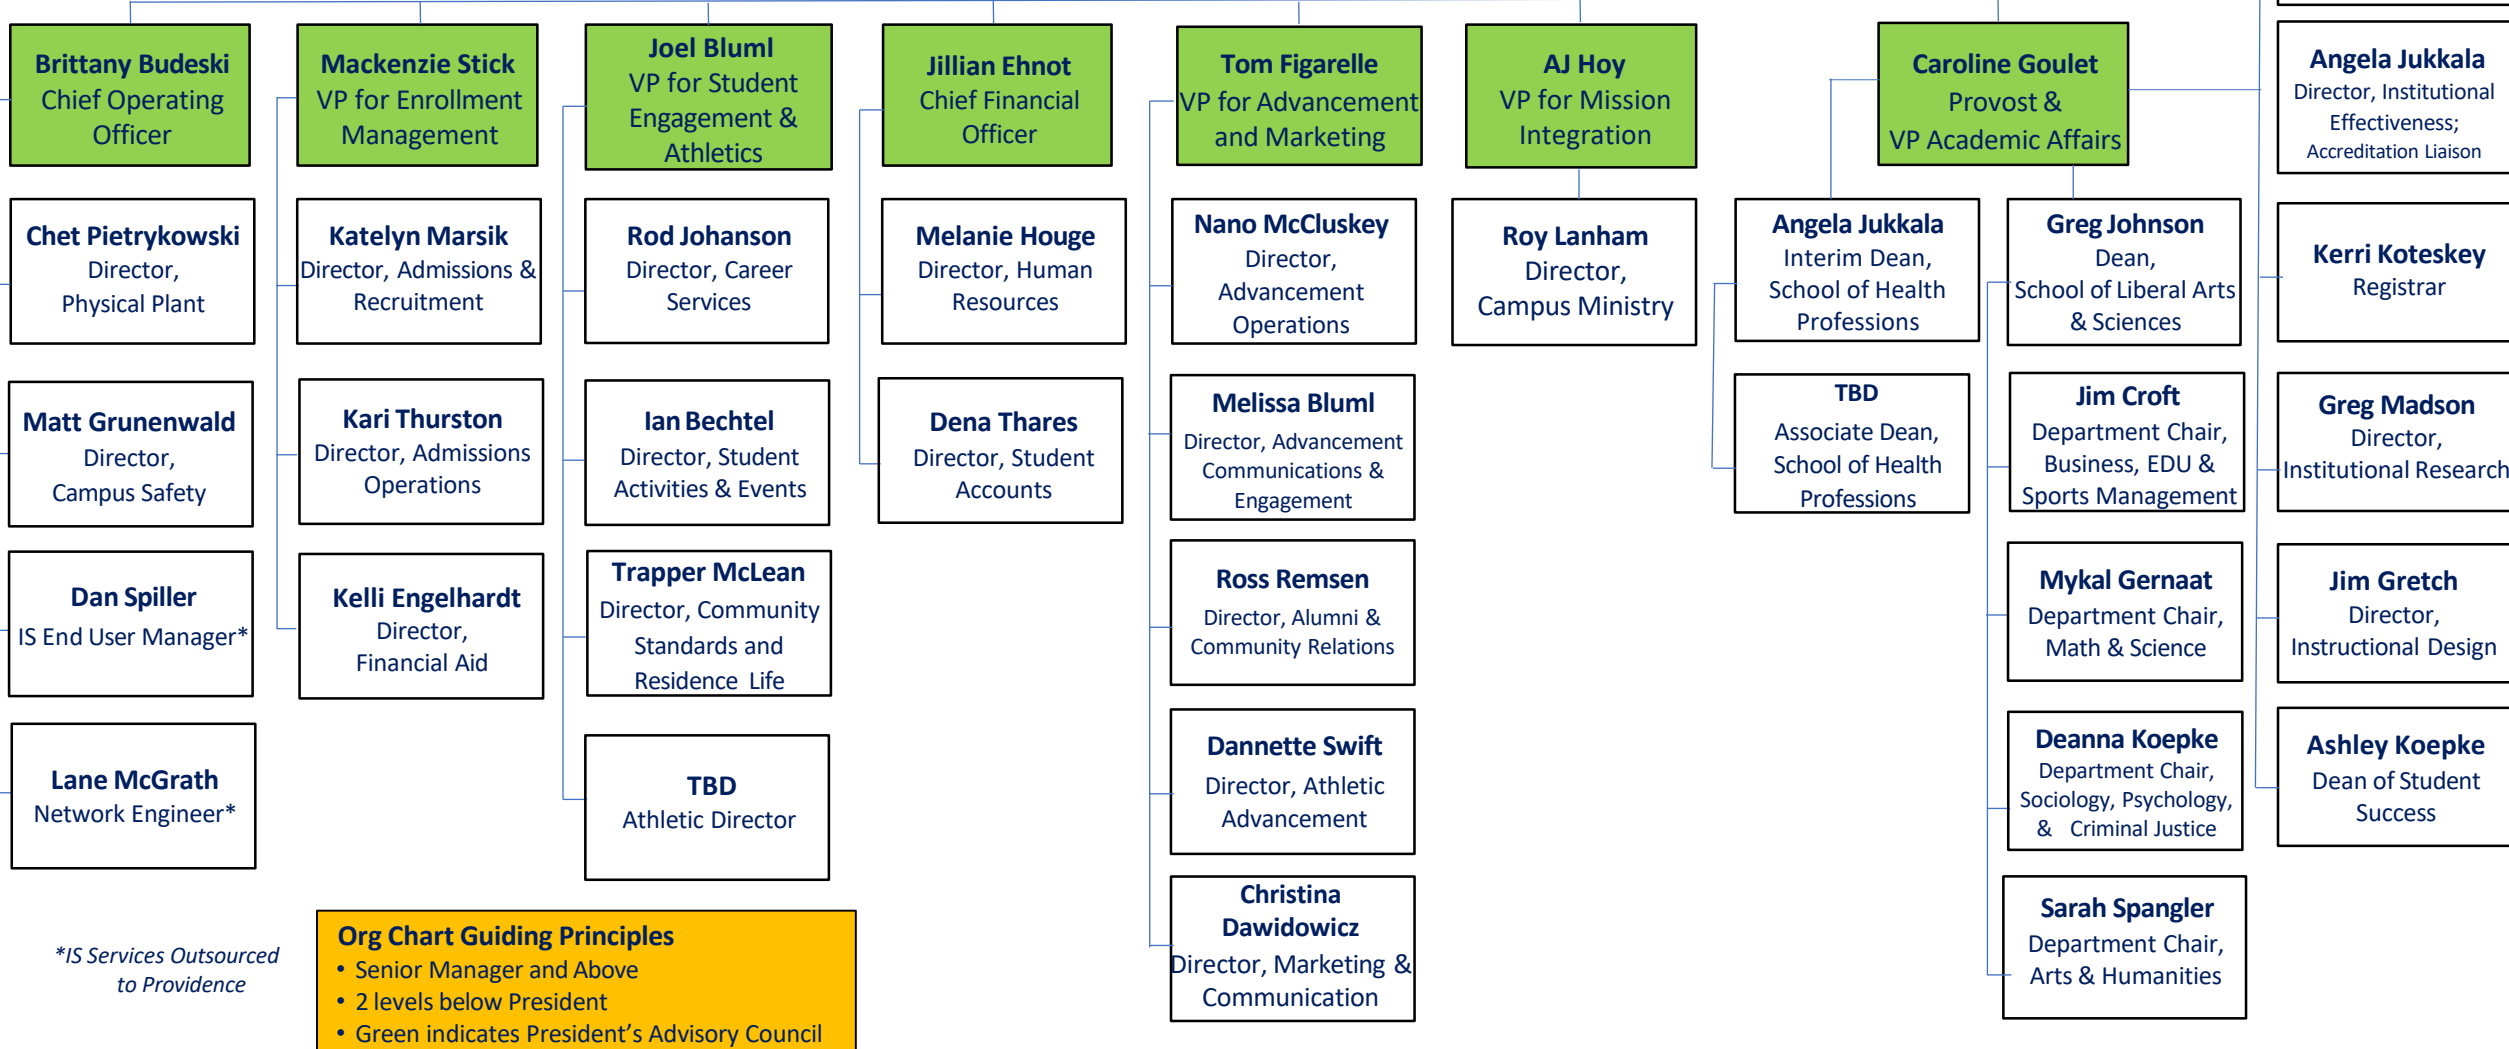

Organizational Structure

January 13, 2025

Michael Mulvey
Special Assistant to the President

Kylie Carranza
Chief of Staff

Fr. Oliver Doyle
President

TBD
Executive Personal Assistant to the President & Board

*IS Services Outsourced to Providence

Org Chart Guiding Principles

- Senior Manager and Above
- 2 levels below President
- Green indicates President's Advisory Council